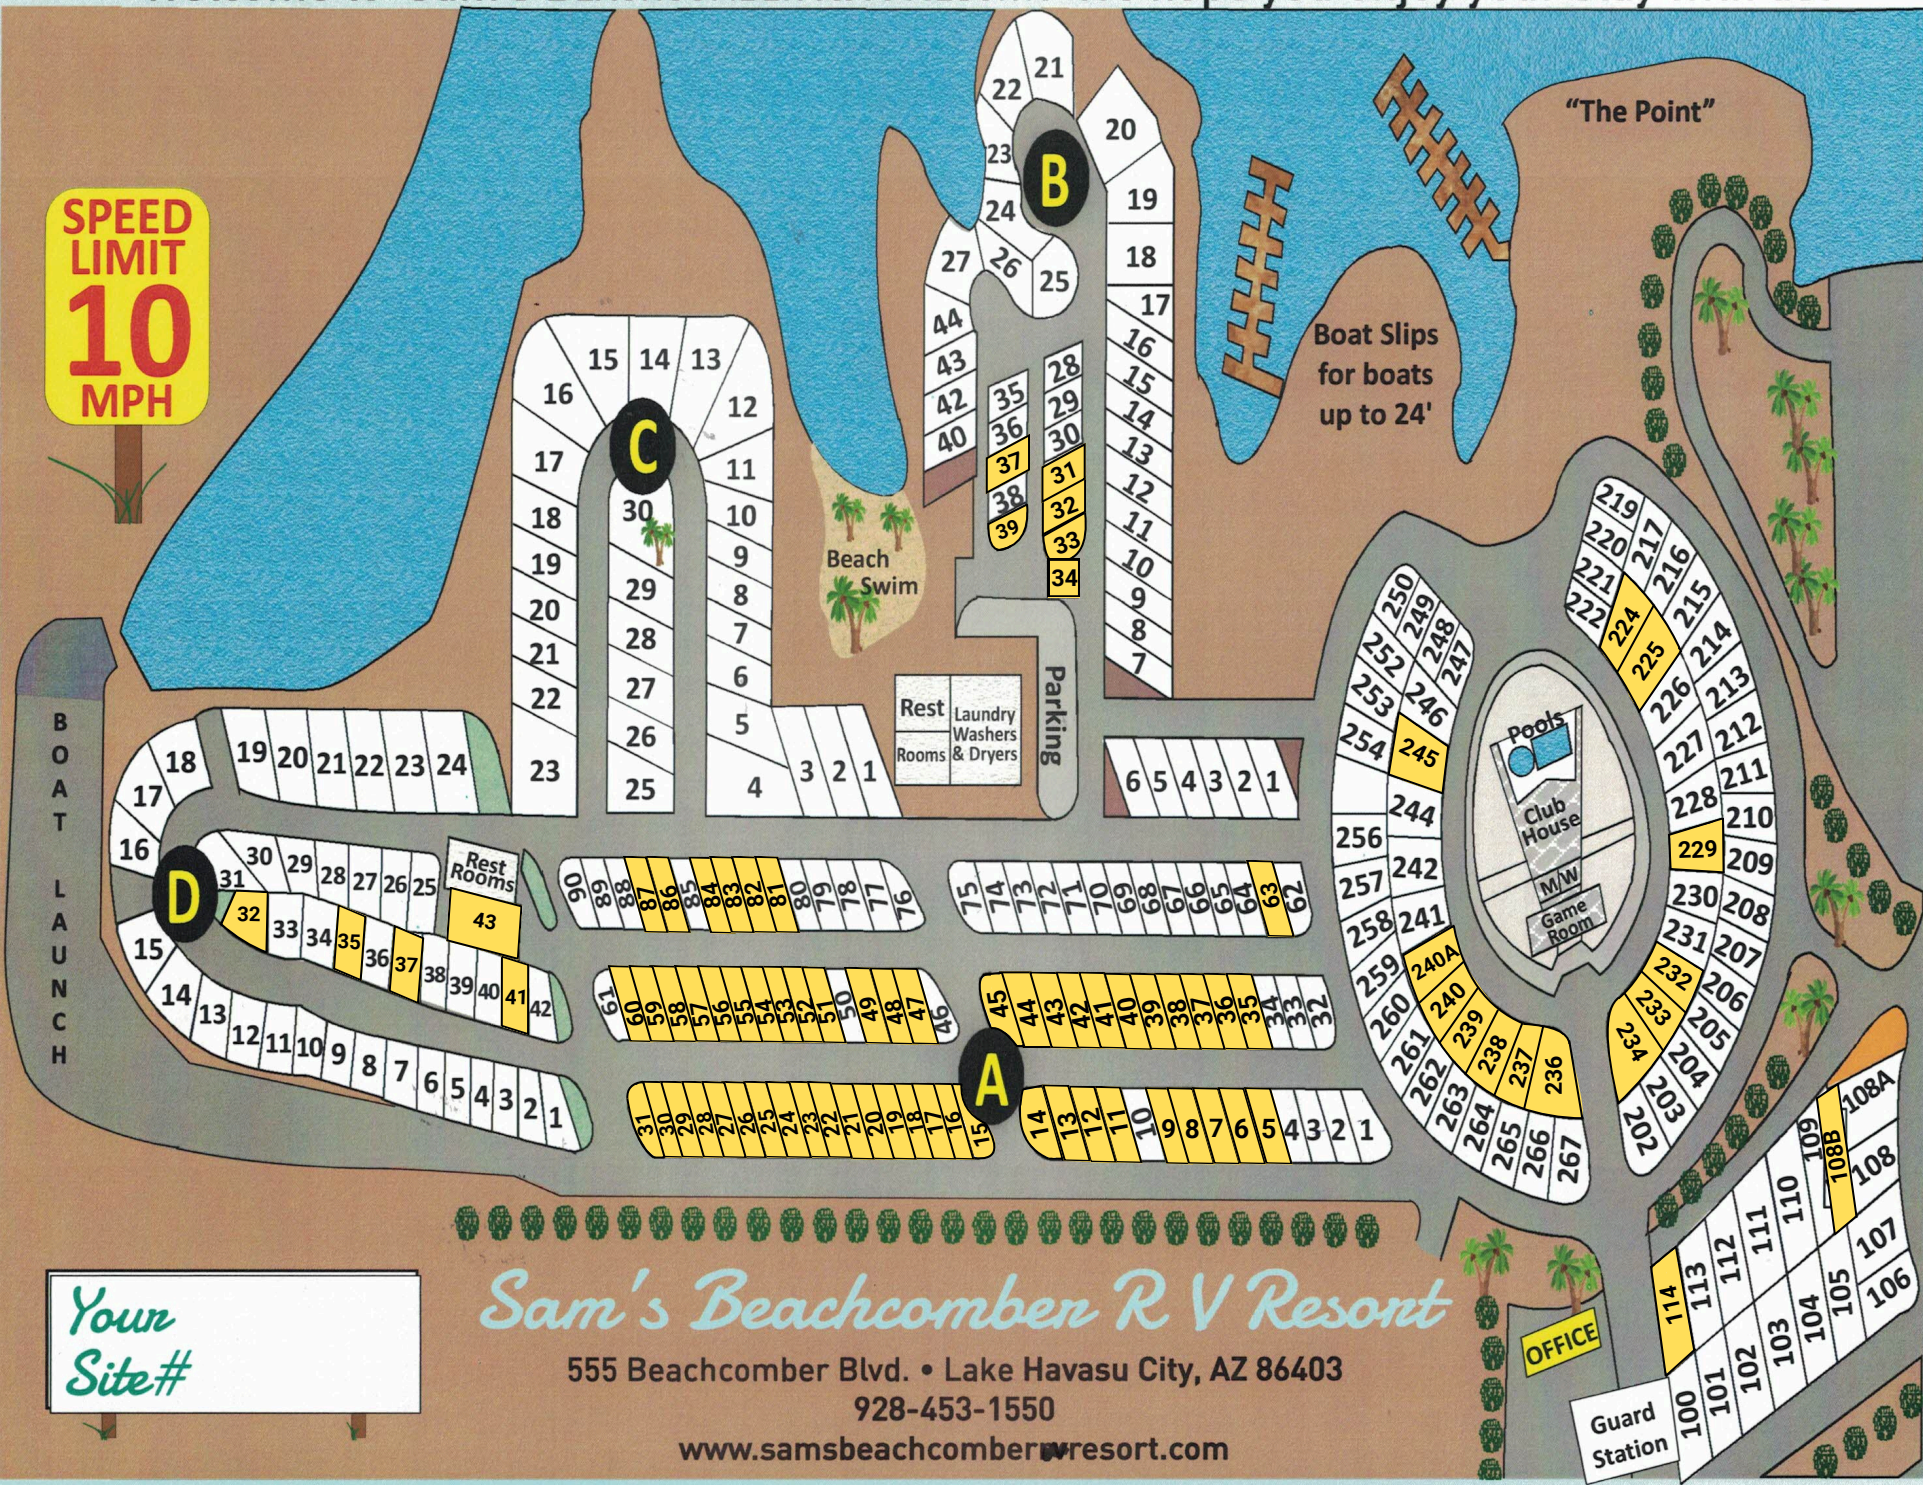

Welcome to Sam's BEACHCOMBER R.V. RESORT. We hope you enjoy your stay with us!

SPEED LIMIT
10
MPH

Your
Site#

Sam's Beachcomber R V Resort

555 Beachcomber Blvd. • Lake Havasu City, AZ 86403
928-453-1550
www.samsbeachcomberresort.com

99
98
97
96